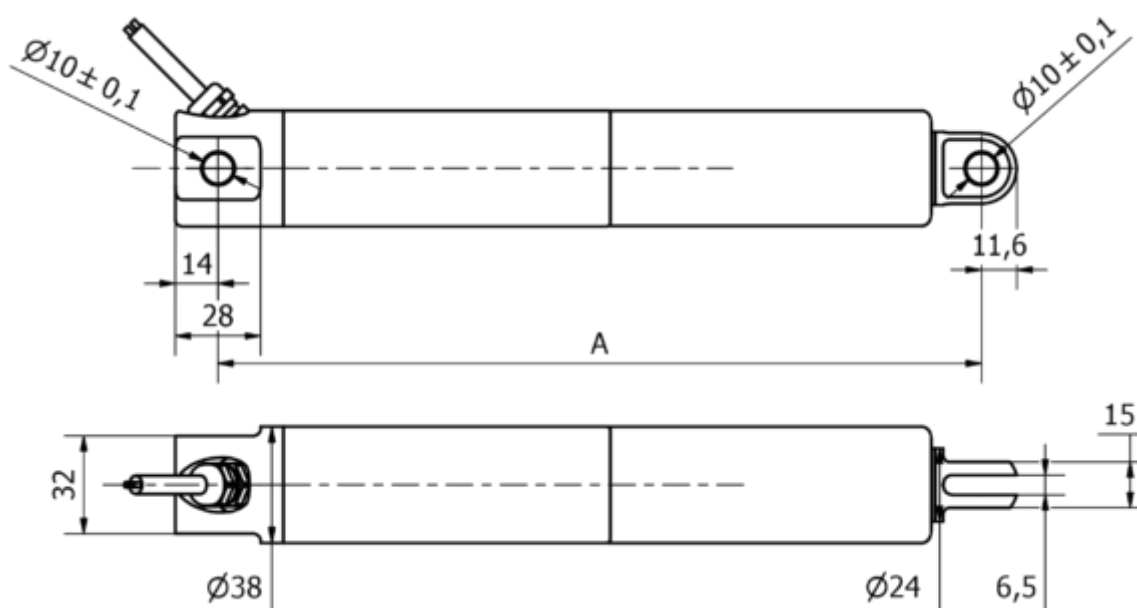

Data Sheet

Article number: 8S38215018003KCNLSN0

Description: KLEEl ine38, 150mm, 1800N, 3 mm/s, Stainless steel, IP69K
24 VDC, 3 m. Cable, Limit Switch, Clevis

Measures

A	= 210 + slaglængde/stroke
Cable length	= 3 m
Load speed mm/s	= 3 mm/s
Option	= Limit switch
Stroke (mm)	= 150
Voltage	= 24 V